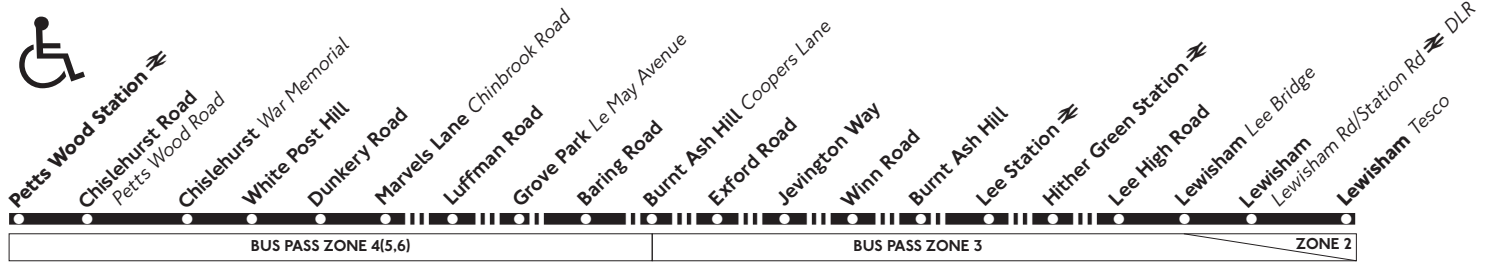

273

Petts Wood - Grove Park - Lewisham

Daily

■ ■ ■ ■ Hail and Ride section

Mondays to Fridays

Petts Wood Station ⇌	0548	0618	0638	0652	0706	0720	0740	0800	0820	0840	0900	0920		1400	1420	1440	1500
Chislehurst Road Petts Wood Road	0550	0620	0640	0654	0708	0723	0743	0803	0823	0843	0903	0923		1403	1423	1443	1503
Chislehurst War Memorial	0555	0625	0645	0659	0715	0735	0755	0815	0835	0855	0914	0929		1409	1429	1449	1509
Dunkery Road Court Farm Road	0601	0631	0651	0707	0725	0745	0805	0825	0845	0905	0922	0937	Then	1417	1437	1457	1517
Grove Park Le May Avenue	0606	0636	0658	0714	0733	0753	0813	0833	0853	0913	0929	0944	every	1424	1444	1504	1525
Horn Park Jevington Way	0610	0640	0702	0718	0738	0758	0818	0838	0858	0918	0934	0949	20	1429	1449	1509	1530
Burnt Ash Hill Winn Road	0613	0643	0705	0721	0741	0801	0821	0841	0901	0921	0937	0952	minutes	1432	1452	1512	1533
Lee Station ⇌	0615	0645	0708	0726	0746	0806	0826	0846	0905	0924	0940	0955	until	1435	1455	1515	1536
Hither Green Station ⇌	0618	0648	0713	0731	0751	0811	0831	0851	0910	0928	0944	0959		1439	1459	1519	1540
Lewisham Lewisham Rd/Station Rd ⇌ DLR	0623	0653	0722	0742	0802	0822	0842	0902	0918	0934	0950	1005		1445	1506	1527	1548
Lewisham Tesco	0625	0655	0724	0744	0804	0824	0844	0904	0920	0936	0952	1007		1447	1508	1529	1550

Petts Wood Station ⇌	1520			1740	1800	1824	1848	1918	1948	2018	2048		18	48		2318
Chislehurst Road Petts Wood Road	1523			1743	1803	1827	1851	1921	1951	2020	2050		20	50		2320
Chislehurst War Memorial	1529			1749	1809	1833	1857	1927	1957	2025	2055	Then	25	55		2325
Dunkery Road Court Farm Road	1537	Then		1757	1817	1840	1904	1933	2003	2031	2101	every	31	01		2331
Grove Park Le May Avenue	1546	every		1806	1826	1848	1911	1939	2008	2036	2106	30 minutes,	36	06		2336
Horn Park Jevington Way	1551	20		1811	1831	1852	1915	1943	2012	2040	2110	at these	40	10	until	2340
Burnt Ash Hill Winn Road	1554	minutes		1814	1834	1855	1918	1946	2015	2043	2113	minutes	43	13		2343
Lee Station ⇌	1557	until		1817	1837	1857	1920	1948	2017	2045	2115	past the	45	15		2345
Hither Green Station ⇌	1601			1821	1840	1900	1923	1951	2020	2048	2118	hour	48	18		2348
Lewisham Lewisham Rd/Station Rd ⇌ DLR	1609			1829	1846	1906	1929	1957	2025	2053	2123		53	23		2353
Lewisham Tesco	1611			1831	1848	1908	1931	1959	2027	2055	2125		55	25		2355

During school holidays journeys from Petts Wood to Chislehurst will operate up to 8 minutes later between 0700 and 0900.

Saturdays (also Good Friday)